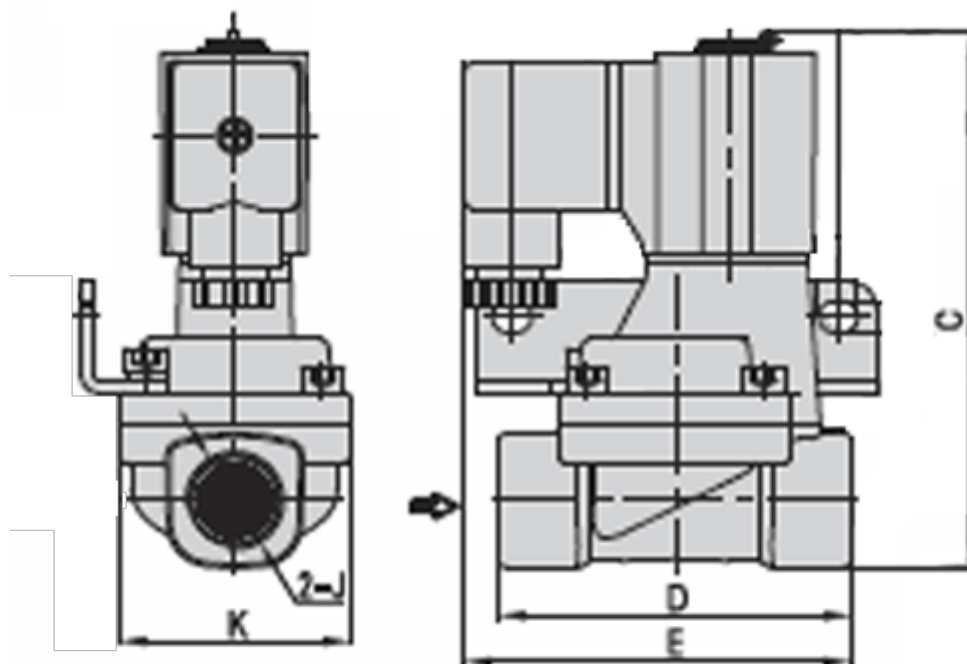

Data Sheet

Article number: 582W20020EG

Description: Fluid control valve - 2/2 NC, 2W20020EG - 24VAC
port 3/4" - orifice 20 internally piloted, brass

Measures

C = 115.4

D = 82

E = 78.5

J = G 3/4"

K = 53